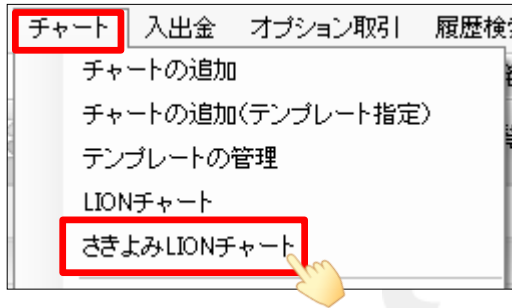

インストール版LION FX 取扱説明書

LIONFX

The screenshots illustrate the LION FX trading interface, including account information, real-time market data, technical analysis charts, and the order execution workflow.

さきよみLIONチャート