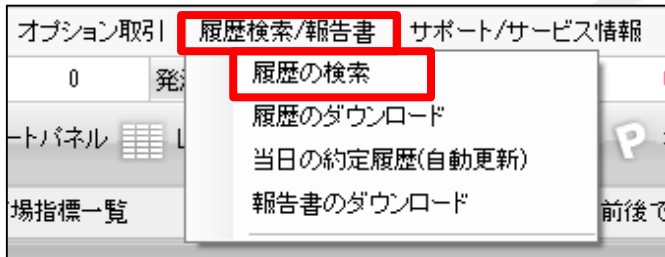

履歴のダウンロード

約定履歴や注文履歴をCSV形式でダウンロードできます。

- ① 【履歴検索/報告書】→【履歴のダウンロード】をクリックします。

- ② 「履歴検索条件(ダウンロード)」が表示されます。

履歴検索条件(ダウンロード) ×

A 検索する履歴 約定履歴

検索条件

B 期間 期間指定

C From 2022/06/02 00:00:00

To 2022/06/03 23:59:59

D 通貨ペア 全通貨

E 約定区分 全区分

売買区分 全売買

ダウンロード
キャンセル

A ダウンロードする履歴を【約定履歴】・【注文履歴】から選択します。

A 約定履歴

約定履歴

注文履歴

B 【期間指定】・【当月のみ】・【当日のみ】から期間を選択します。

B 期間指定

期間指定

当月のみ

当日のみ

期間指定

「From」、「To」の日時を変更して任意の期間を設定します。日付はカレンダーから選択、時間は直接入力または↑↓で調整します。1年以上の期間は指定できません。

当月のみ

当月1日0:00:00～末日23:59:59

当日のみ

当日0:00:00～23:59:59

2022/05/02 ▼

2022年05月

日	月	火	水	木	金	土
1	2	3	4	5	6	7
8	9	10	11	12	13	14
15	16	17	18	19	20	21
22	23	24	25	26	27	28
29	30	31				

C 通貨ペアを絞り込むことができます。

C 全通貨

USD/JPY

EUR/JPY

GBP/JPY

D 新規のみ、決済のみに絞り込むことができます。

D 全区分

新規約定

決済約定

E 売のみ・買のみに絞り込むことができます。

E 全売買

売

買